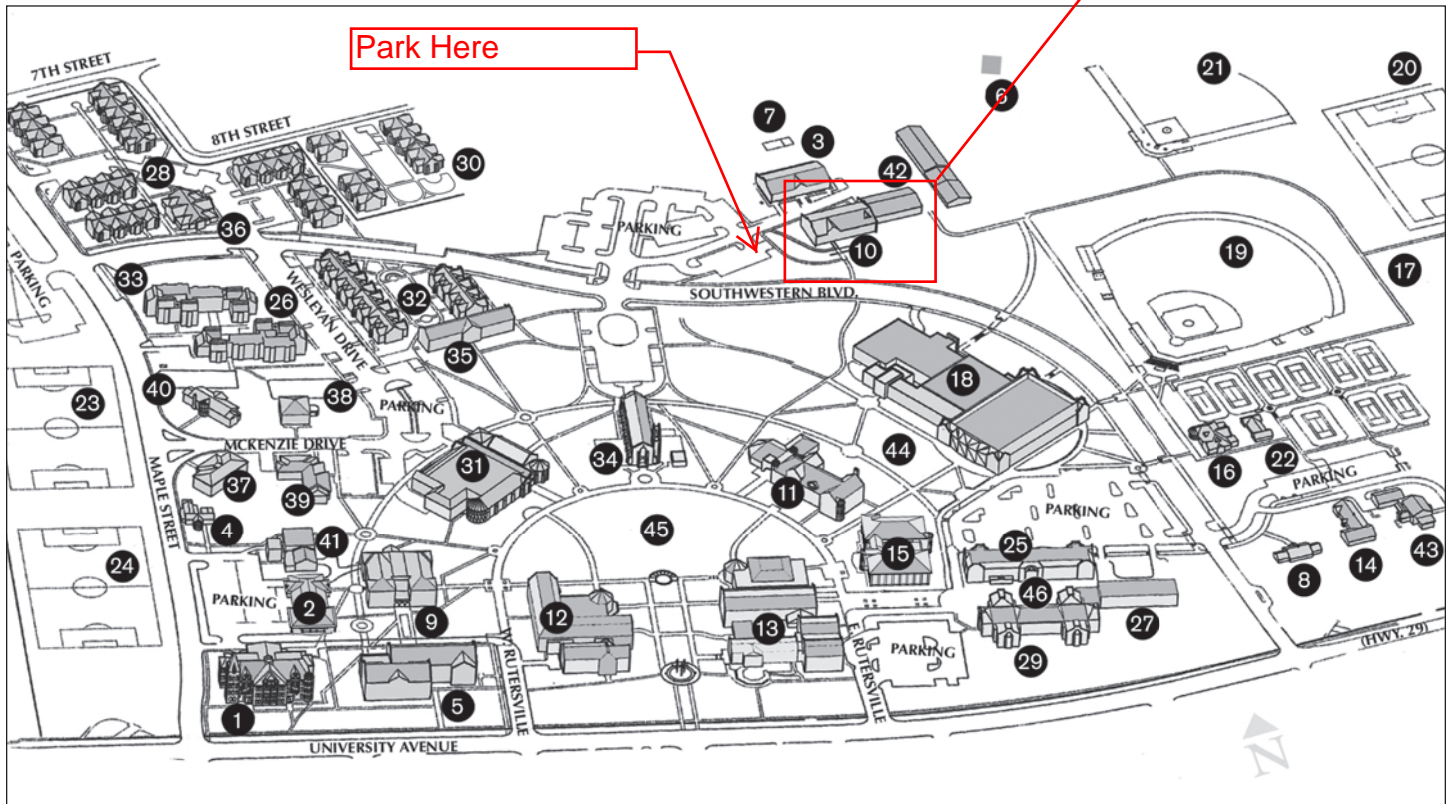

Southwestern University *Campus Map*

Senior University is located in 110 & 112

Academics and Administration

1. Roy and Lillie Cullen Building
2. The Wilhelmina Cullen Admission Center
3. Rufus Franklin Edwards Studio Arts Building
4. Field House (Campus Police)
5. Fondren-Jones Science Hall
6. Fountainwood Observatory
7. Greenhouse and Community Garden
8. McCook-Crain Building
9. Mood-Bridwell Hall
10. Joe S. Mundy Hall
11. F.W. Olin Building
12. A. Frank Smith, Jr. Library Center
13. Alma Thomas Fine Arts Center
14. Kyle E. White Building
15. The Charles and Elizabeth Prothro Center for Lifelong Learning

Athletics and Recreation

16. Julie Puett Howry Center
17. Kurth-Landrum Golf Course
18. Corbin J. Robertson Center
19. Rockwell Baseball Field
20. Soccer Fields
21. Taylor-Sanders Softball Field
22. Marvin D. Henderson, Sr. Tennis Courts
23. Robert K. Moses, Jr. Field
24. Snyder Athletic Field

32. Charline Hamblin McCombs Residential Hall
33. Moody-Shearn Residence Hall
34. Lois Perkins Chapel
35. Martin Ruter Residence Hall
36. Sharon Lord Caskey Community Center (including Sorority Chapter Rooms)

Fraternities

37. Kappa Alpha House
38. Kappa Sigma House
39. Phi Delta Theta House
40. Pi Kappa Alpha House

Physical Plant

41. Central Chiller Station
42. Physical Plant Building & Warehouse

Other

43. Turner-Fleming House
44. J. N. R. Score Quadrangle
45. Roy H. Cullen Academic Mall
46. Laura Kuykendall Garden